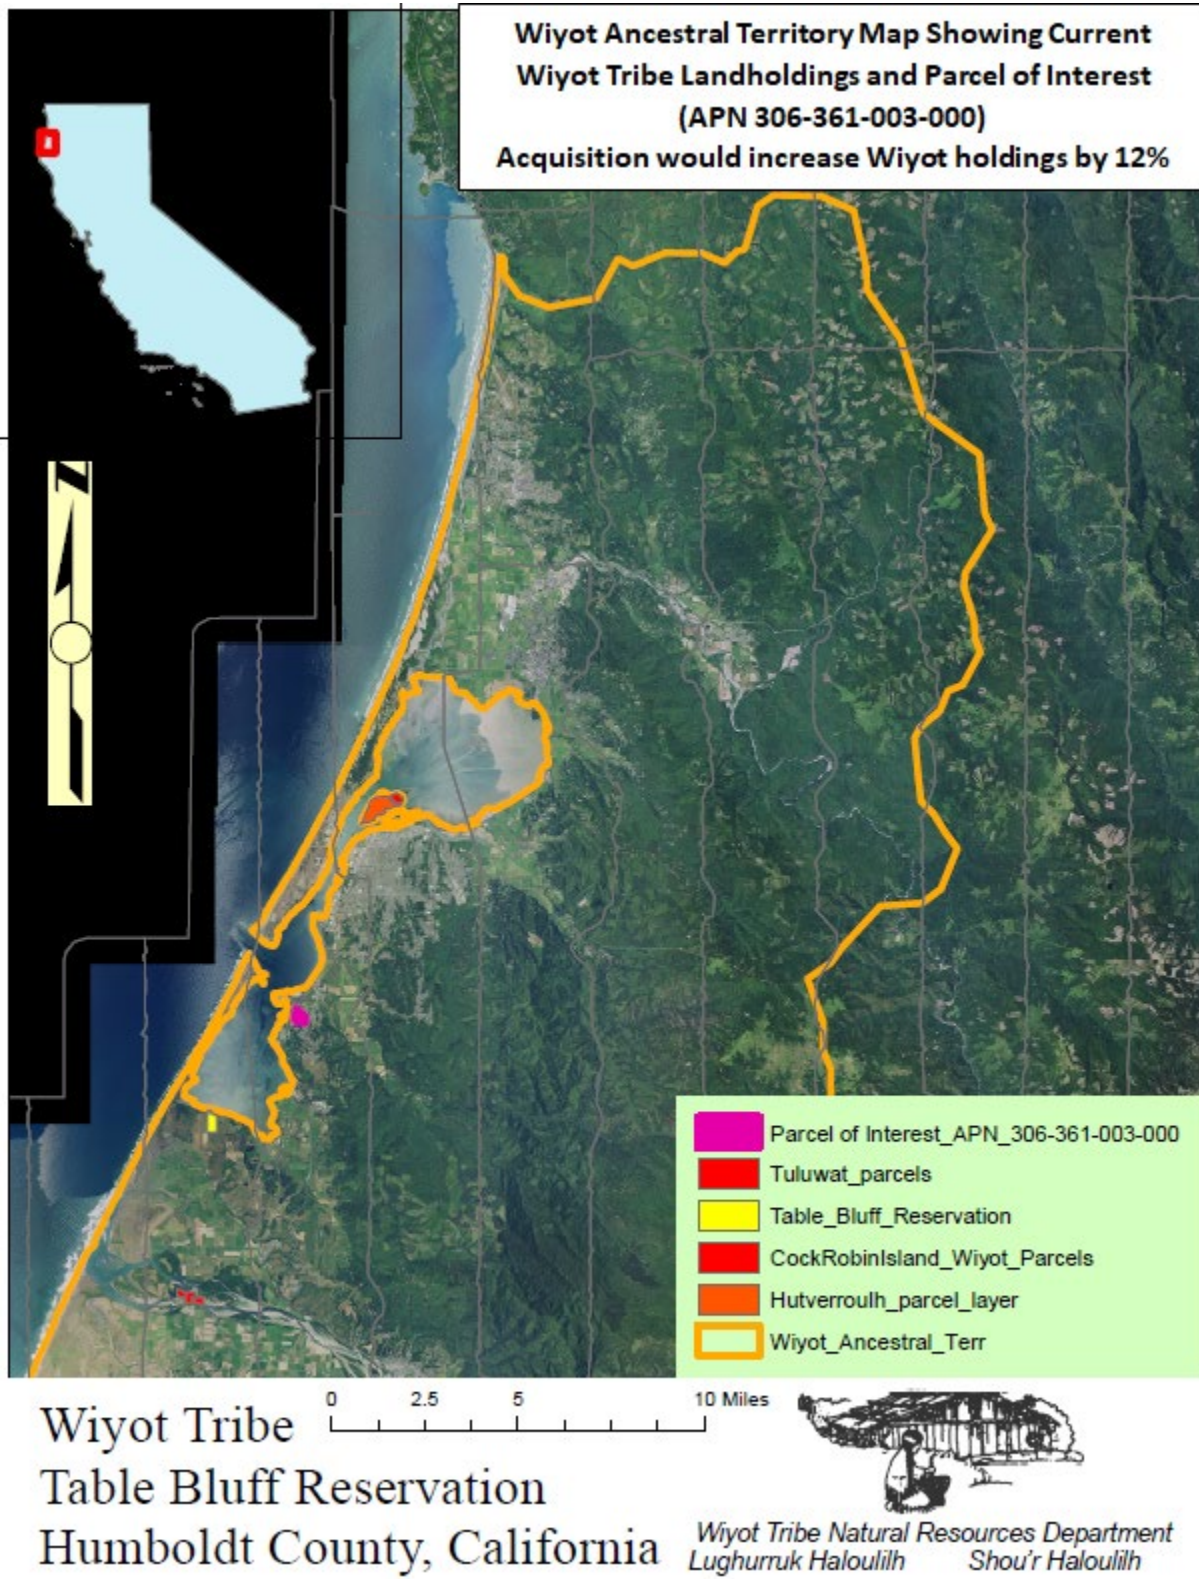

Supplemental Documents K. Maps & Figures

Figure 1. Ancestral territory of the Wiyot people

Figure 2. Location map of Table Bluff Reservation and project site

Wiyot Tribe
Table Bluff Reservation
Humboldt County, California

Wiyot Tribe Natural Resources Department
Lughurruk Haloulilh Shou'r Haloulilh

Figure 7. Coastal Access opportunities from the parcel including bus stop and Highway 101 underpass.

Wiyot Tribe
 Table Bluff Reservation
 Humboldt County, California

0 0.125 0.25 0.5 Miles

Wiyot Tribe Natural Resources Department
 Lughurruk Haloulilh Shou'r Haloulilh

Figure 8. OPC Prop 1 Priority Areas Map on Humboldt Bay. Table Bluff Reservation, the home of many members of the Wiyot Tribe, is identified as severely disadvantaged (yellow).