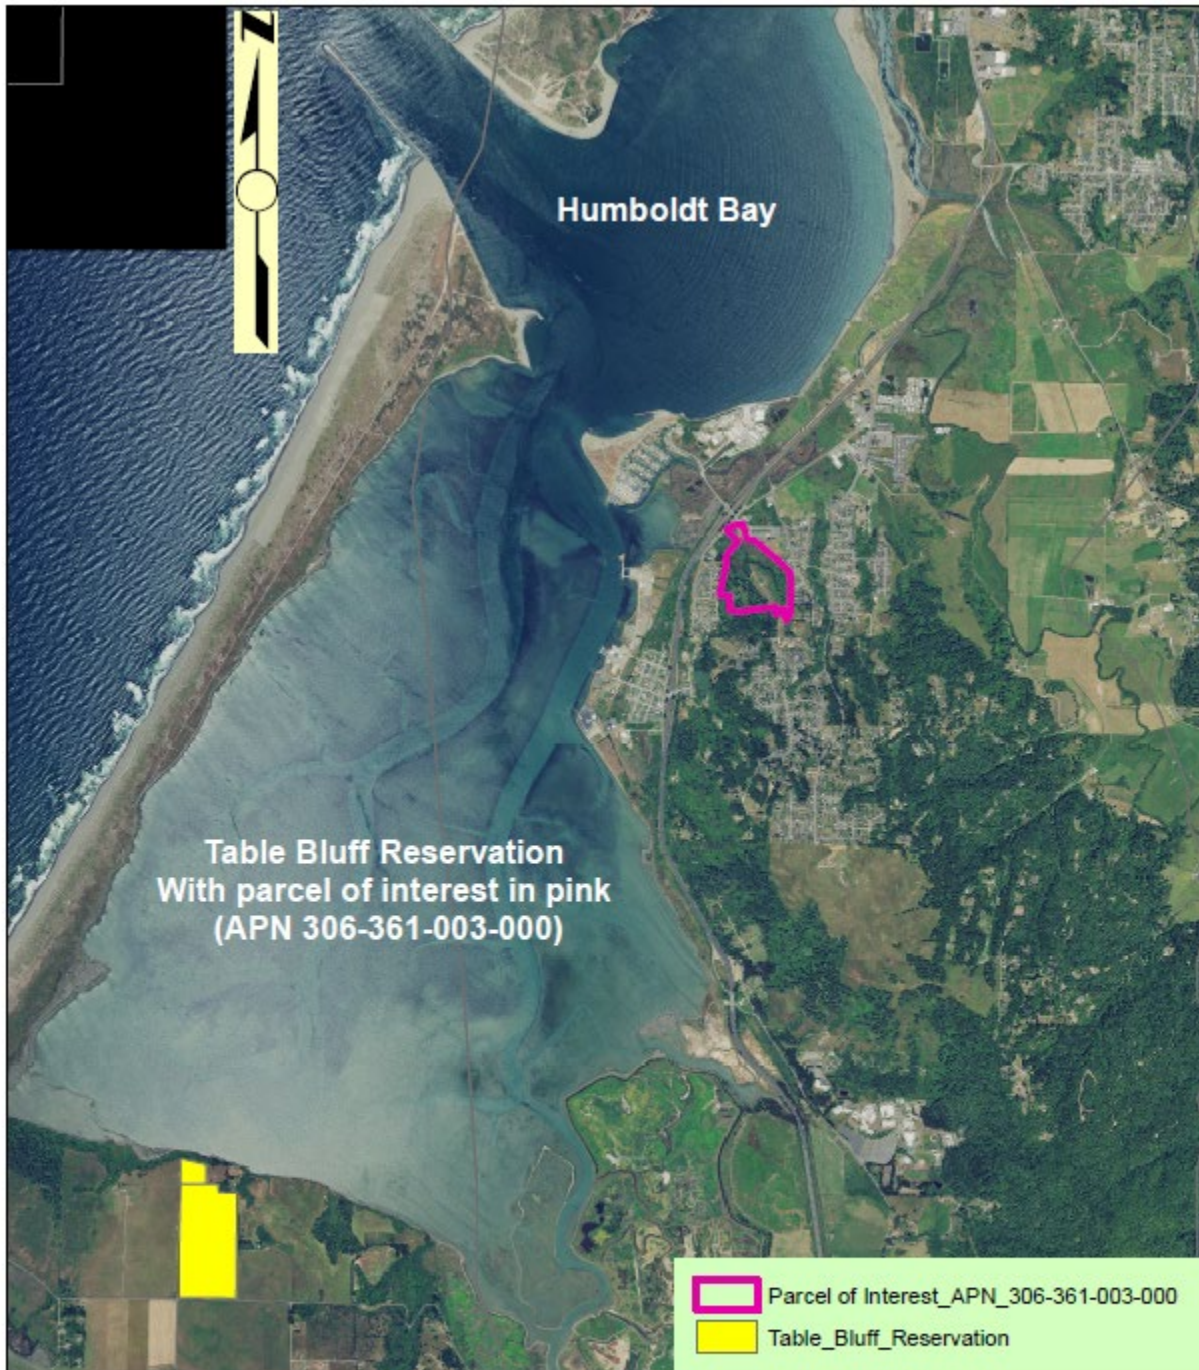

Supplemental Documents K. Maps & Figures

Figure 1. Ancestral territory of the Wiyot people

Figure 2. Location map of Table Bluff Reservation and project site

Wiyot Tribe
Table Bluff Reservation
Humboldt County, California

Wiyot Tribe Natural Resources Department
Lughurruk Haloulilh Shou'r Haloulilh

Figure 7. Coastal Access opportunities from the parcel including bus stop and Highway 101 underpass.

Wiyot Tribe
 Table Bluff Reservation
 Humboldt County, California

0 0.125 0.25 0.5 Miles

Wiyot Tribe Natural Resources Department
 Lughurruk Haloulilh Shou'r Haloulilh

Figure 8. OPC Prop 1 Priority Areas Map on Humboldt Bay. Table Bluff Reservation, the home of many members of the Wiyot Tribe, is identified as severely disadvantaged (yellow).