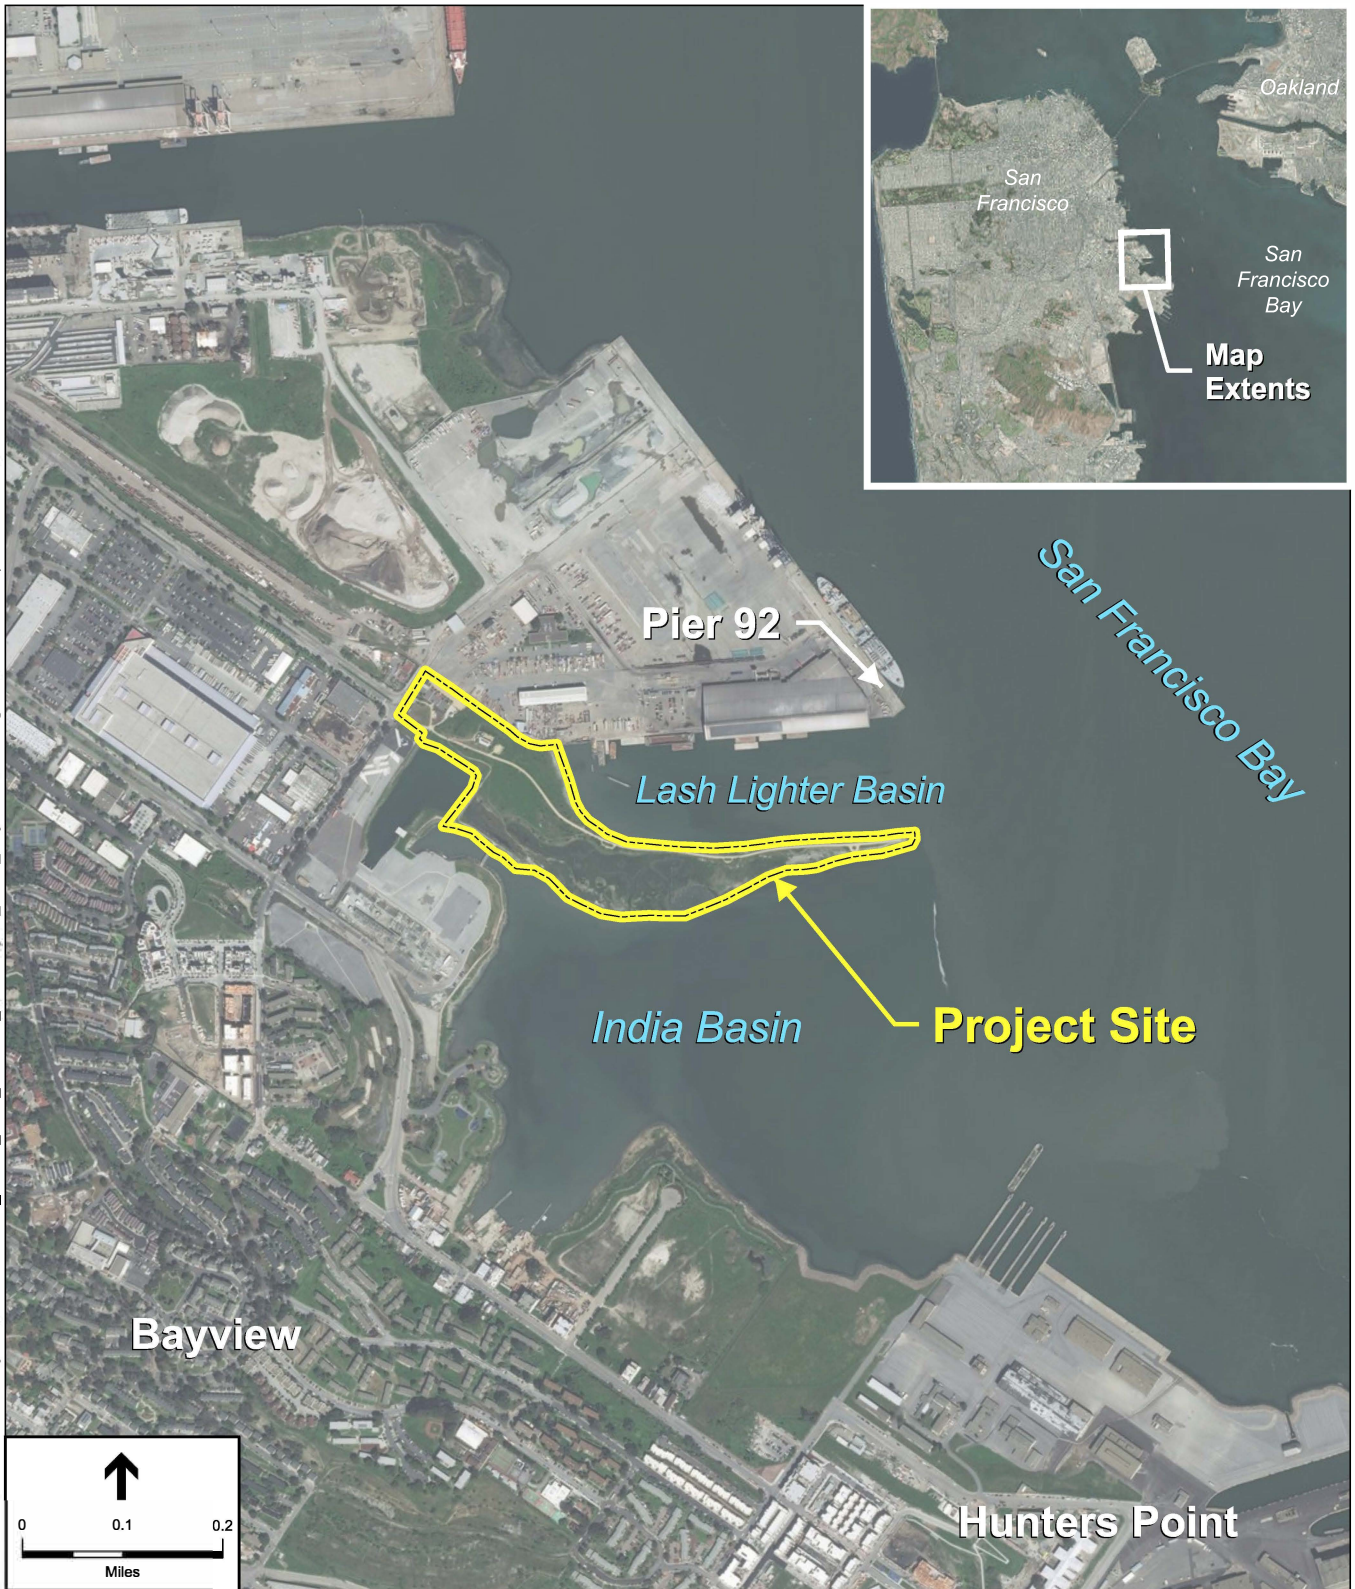

Document Path: U:\GIS\GIS\Projects\17xxxx\170716_Herons_Head_Shoreline_Resiliency\03_MXDs_Projects\Cultural\Figure 1 - Location Map_HKS alternative.mxd

Heron's Head Shoreline Resiliency Project . 170716

Figure 1
Project Location